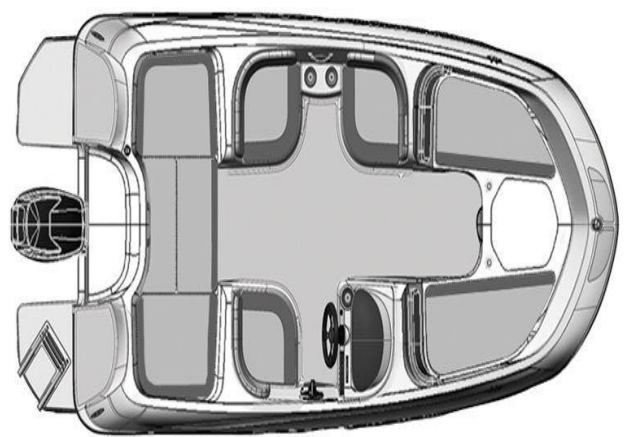

Cooler

Bow & Aft Filler Cushions

Cockpit Table Mid

Short Windshield with opening Centre Panel

Road trailer with brakes

Disclaimer

Disclaimer

Photo:

Measurements:

LOA:	m
Displacement:	kg
Fuel Tank Cap:	L
Water Tank Cap:	L

Propulsion:

Number of Engine: 1
Engine Makes: Mercury
Engine Model: 60

Dimensions:

LOA: m
LWL:
Beam:
MaxDraft:

Engines:

Total Power: 60 hp