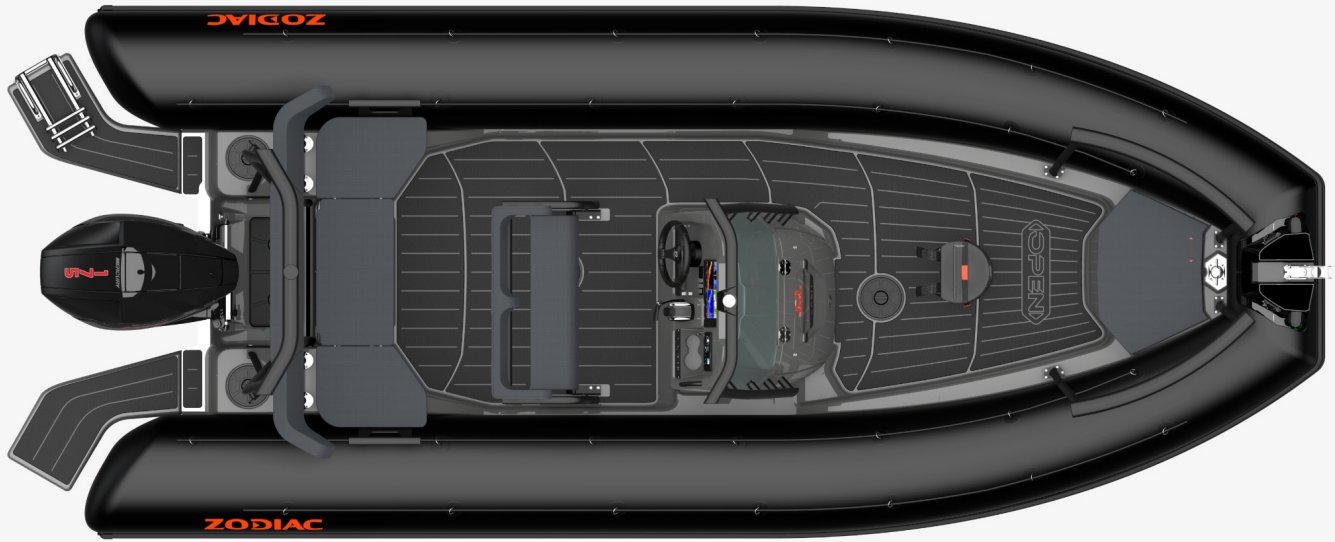

NEW

New hot air in the image of the famous Gulfstream current is blowing on our iconic Open range in the fall of 2021. They will be available for delivery in April 2022. The elegance and chic spirit of these models blend with the sporty and adventurous DNA of these models that have been so popular for many years. With its new colors, its numerous new equipments, its new high-end upholstery, its new paints and its differentiating accessories, it has everything of a true gentleman on the water.

TECHNICAL FEATURES

OVERALL LENGTH (m-ft)	6.1m-20"	MAXIMUM PAYLOAD (CAT. C) (Kg-Lbs)	1770 - 3902
INSIDE LENGTH (m-ft)	4.93m-16'2"	NUMBER OF WATERTIGHT COMPARTMENTS	5
OVERALL BEAM (m-ft)	2.54m-8'4"	SCHAFT	XL
INSIDE BEAM (m-ft)	1.39m-4'7"	MAXIMUM ALLOWED POWER (HP)	175
TUBE DIAMETER (m-ft)	0.575m-1'11"	RECOMMENDED POWER (HP)	150
WEIGHT (Kg-Lbs)	801 - 1766	DESIGN CATEGORY	C
NUMBER OF PASSENGERS (CAT. C)	15	TANK (L - Gal)	200 - 53

VERSIONS

- Open 6.5 GulfStream Black NEO Tube - Dark Grey Gel Coat
- Open 6.5 GulfStream Black Strongan Tube - Dark Grey Gel Coat
- Open 6.5 GulfStream Light Grey NEO Tube - Light Grey Gel Coat

STANDARD EQUIPMENT

COMFORT: 2 Storage Compartments w/ 12V/USB Plug , 2 USB Plugs, Aft 3 Seats Bench w/ Modular Seats , Boarding Ladder , Bolster Backrest, Bolster w/ Integrated Storage, Bow Cushion.

EVA Deck, Spacious Dashboard, Wrapping Windshield.