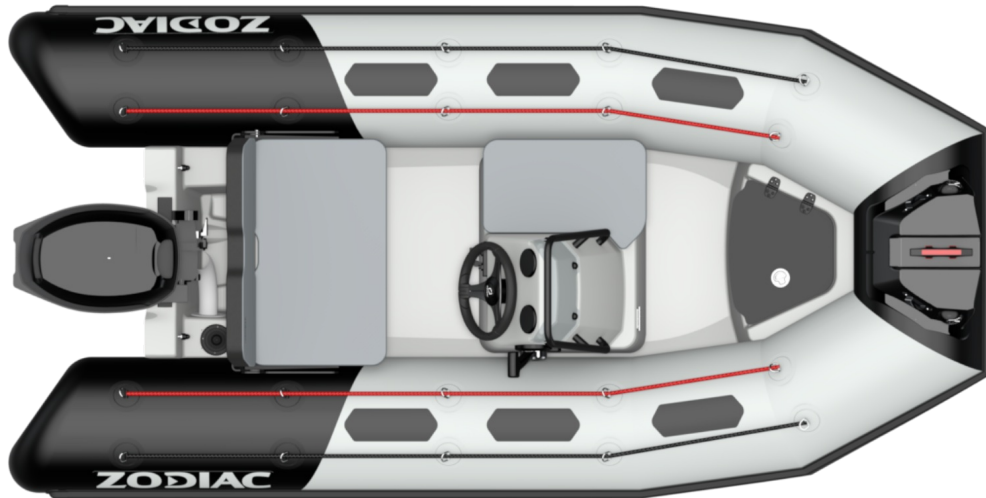

THE NEW ZODIAC OPEN RANGE IS COMING !

A nice collection of small boats for having fun, they are compact and practical ! Real toy with a racing look, easy to store, easy to drive, easy to launch, easy to tow, 4 seats minimum, 4 colors and materials of tubes are available. Tubes are available in PVC or Neoprene, and the tank allows long time navigation.

TECHNICAL FEATURES

OVERALL LENGTH (m-ft)	3.1m-10'2"	SCHAFT	S
INSIDE LENGTH (m-ft)	2m-6'7"	MAXIMUM ALLOWED POWER (HP)	25
OVERALL BEAM (m-ft)	1.65m-5'5"	RECOMMENDED POWER (HP)	15
INSIDE BEAM (m-ft)	0.71m-2'4"	MAX. ALLOWED ENGINE WEIGHT (Kg-Lbs)	57-126
TUBE DIAMETER (m-ft)	0,45m	HULL LENGTH (m - ft)	2.58m-8'6"
WEIGHT (Kg-Lbs)	135-298	HULL WIDTH (m - ft)	1.01-3'4"
NUMBER OF PASSENGERS (CAT. C)	4	HULL HEIGHT (m - ft)	1.13m-3'8"
MAXIMUM PAYLOAD (CAT. C) (Kg-Lbs)	370-816	DEADRISE	18°
NUMBER OF WATERTIGHT COMPARTMENTS	3	TANK (L - Gal)	Optional 24L-6Gal

VERSIONS

Z14761G	OPEN 3.1: Light Grey NEO Tube - Dark Grey Gel Coat
Z14761	OPEN 3.1: Light Grey NEO Tube - Light Grey Gel Coat
Z14758G	OPEN 3.1: Light Grey Strongan Tube - Dark Grey Gel Coat
Z14758	OPEN 3.1: Light Grey Strongan Tube - Light Grey Gel Coat
Z14759G	OPEN 3.1: Zodiac Grey Strongan Tube - Dark Grey Gel Coat
Z14759	OPEN 3.1: Zodiac Grey Strongan Tube - Light Grey Gel Coat

STANDARD EQUIPMENT

HULL & DECK: Bow Storage + Cushion , Fairleads, GRP Deep V-Hull, Lockable Mooring Storage , Console with Wheel, 1 Bow Cleat.

COMFORT: 2 USB Plugs, Bench w/ Tilting Backrest, Bow Cushion, Side Seat, Under Bench Storage , Windshield, Handrail.