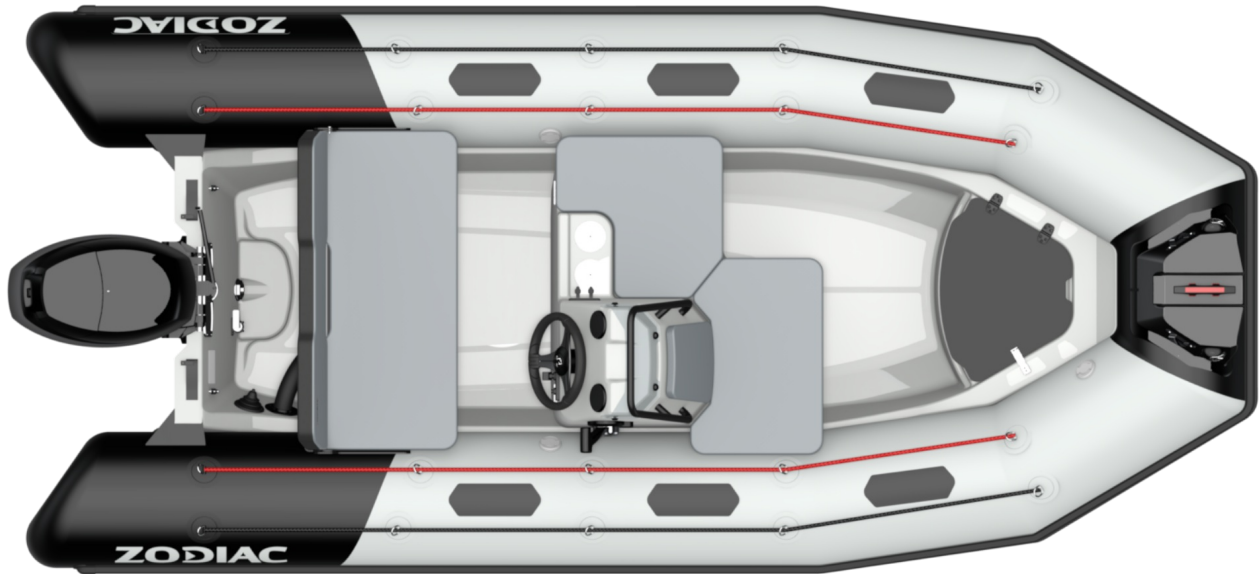

THE NEW ZODIAC OPEN RANGE IS COMING !

A nice collection of small boats for having fun, they are compact and practical ! Real toy with a racing look, easy to store, easy to drive, easy to launch, easy to tow, 4 seats minimum, 4 colors and materials of tubes are available. Tubes are available in PVC or Neoprene, and the tank allows long time navigation.

TECHNICAL FEATURES

OVERALL LENGTH (m-ft)	4.2m-13'9"	SCHAFT	L
INSIDE LENGTH (m-ft)	2.7m-8'10"	MAXIMUM ALLOWED POWER (HP)	50
OVERALL BEAM (m-ft)	1.9m-6'3"	RECOMMENDED POWER (HP)	40
INSIDE BEAM (m-ft)	1.1m-3'7"	MAX. ALLOWED ENGINE WEIGHT (Kg-Lbs)	115-253.5
TUBE DIAMETER (m-ft)	0,45m	HULL LENGTH (m - ft)	3.6-11'9"
WEIGHT (Kg-Lbs)	270-595	HULL WIDTH (m - ft)	1.24-4'1"
NUMBER OF PASSENGERS (CAT. C)	6	HULL HEIGHT (m - ft)	1.3-4'3"
MAXIMUM PAYLOAD (CAT. C) (Kg-Lbs)	680-1499	DEADRISE	19°
NUMBER OF WATERTIGHT COMPARTMENTS	3	TANK (L - Gal)	Optional 46L-12Gal

STANDARD EQUIPMENT

HULL & DECK: Bow Storage + Cushion , Fairleads, GRP Deep V-Hull, Lockable Mooring Storage , Console with Wheel, 1 Bow Cleat.

COMFORT: 2 USB Plugs, 2x Cup-Holders, Bench w/ Tilting Backrest, Bow Cushion, Console Seat, Double Storage under Console , Side Seat, Under Bench Storage .

Windshield, Handrail.

TUBE: Removable Tube, 1 GRP Bow Roller, 100mm Rubstrake, Antiskid patches , Double Lashings, Easy Push valves , Fishtails Cones, Repair Kit, Zodiac Logo on the Tube .

OTHER: Mechanical Steering, Navigation Lights.