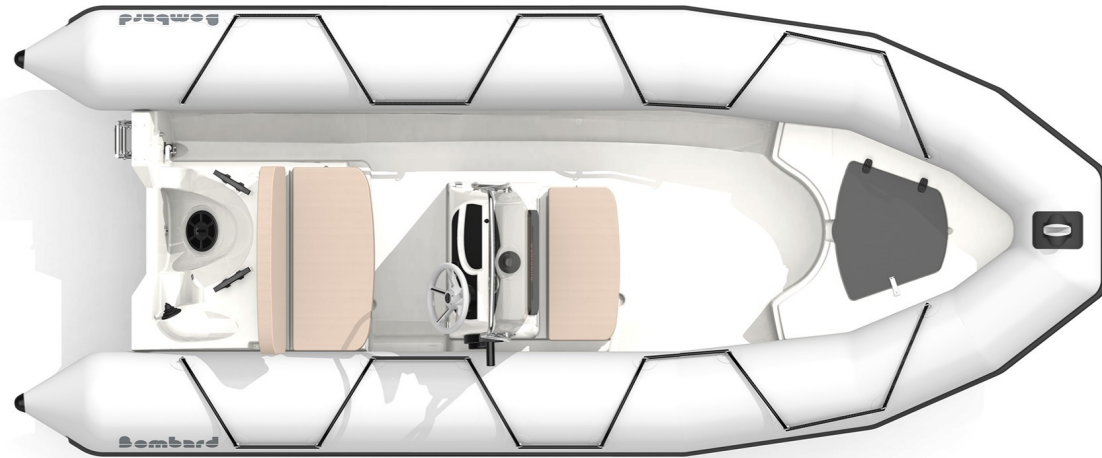

## ELEGANT AND FUNCTIONAL

The Sunrider range offers the best ratio quality/ market price, a perfect sea performance, and the ability to safely carry all your passengers. Its equipment and facilities boast exemplary comfort and perfect ergonomics. Its many storage compartments and its modularity allow a very functional use.

## THE "+" of the PRODUCT

Ultra comfortable navigation thanks to its pronounced v hull, an important storage capacity for long boating days, a rich equipment to adapt to all water activities, a built-in tank under the deck, several available tubes: Strongan™ Duotex™ or Hypalon™ NEOprene™, 2 choices of colours: light grey or black, a choice of colours for the upholstery: Fire / Pebble / Light Grey

## TECHNICAL FEATURES

EXTERNAL LENGTH (m-ft)	5.5 - 18'1"	AVERAGE RECOMMENDED POWER (HP)	70
INSIDE LENGTH (m-ft)	4.2 - 13'9"	AVERAGE RECOMMENDED POWER (kW)	53
OVERALL BEAM (m-ft)	2.18 - 7'2"	MAXIMUM AUTHORIZED POWER (HP)	90
INSIDE BEAM (m-ft)	1.22 - 4'0"	MAXIMUM AUTHORIZED POWER (kW)	68
FLOAT DIAMETER (m-ft)	0.5 - 1'8"	MAXIMUM SPEED (MONO) (km/h - mph)	67-42
NUMBER OF PASSENGERS (ISO)	11	HULL LENGTH AT THE 1st BAG (tube) (m - ft)	4.6 - 15'1"
MAXIMUM AUTHORIZED LOAD (Kg-Lbs)	1157 - 2551	HULL WIDTH AT THE 1st BAG (tube) (m - ft)	1.41 - 4'8"
TOTAL WEIGHT (Kg-Lbs)	350 - 772	HULL HEIGHT AT THE 1st BAG (Tube) (m - ft)	1.7 - 5'7"
NUMBER OF WATERTIGHT COMPARTMENTS	5	DEADRISE	26°
DESIGN CATEGORY	C	Tank (L - Gal)	77 - 17
SHAFT	L		

## STANDARD EQUIPMENT

**HULL & DECK:** 1 Bow storage compartment , Boarding ladder .

**TUBE:** Tubes glued on the hull .

**COMFORT:**  
1 central tilting console with: steering wheel, casing and steering cable, wind shield, handrail, console bow seat.