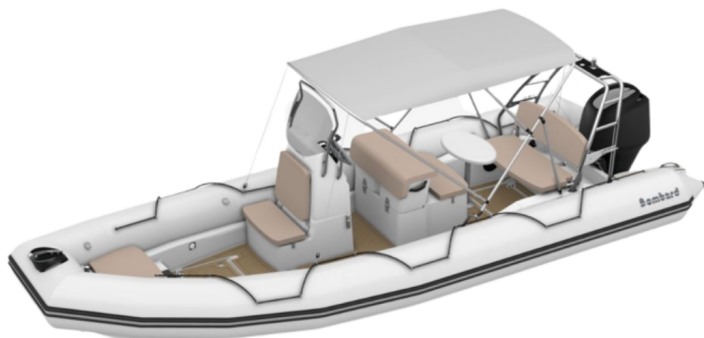

VAT included

ELEGANT AND FUNCTIONAL

The Sunrider range offers the best ratio quality/ market price, a perfect sea performance, and the ability to safely carry all your passengers. Its equipment and facilities boast exemplary comfort and perfect ergonomics. The many arrangements and modularity make a unit that proves very functional use.

THE + PRODUCT

Ultra comfortable navigation thanks to its pronounced v Hull, an important storage capacity for long days of boating, many facilities to adapt to all water activities, a tank built under the deck, several available floats: Strongan™ Duotex™ or Hypalon™ NEOprené™, 2 choices of colours: light grey or black, a choice of colours for the upholstery: Fire / Pebble / Light Grey

TECHNICAL FEATURES

EXTERNAL LENGTH (m-ft)	7 - 22'8"	SHAFT	XL
INSIDE LENGTH (m-ft)	5.71 - 18'9"	MAXIMUM AUTHORIZED POWER (HP)	250
OVERALL BEAM (m-ft)	2.54 - 8'4"	MAXIMUM AUTHORIZED POWER (kW)	184
INSIDE BEAM (m-ft)	1.39 - 4'7"	MAXIMUM SPEED (MONO) (km/h - mph)	77-48
FLOAT DIAMETER (m-ft)	0.575 - 1'11"	HULL WIDTH AT THE 1st BAG (tube) (m - ft)	6.06 - 19'11"
NUMBER OF PASSENGERS (ISO)	5/16	HULL HEIGHT AT THE 1st BAG (Tube) (m - ft)	1.85 - 6'11"
MAXIMUM AUTHORIZED LOAD (Kg-Lbs)	1960 - 4321	LENGTH OF THE 2nd BAG (floor) (m - ft)	1.2 - 3'11"
TOTAL WEIGHT (Kg-Lbs)	820 - 1808	DEADRISE	24°
NUMBER OF WATERTIGHT COMPARTMENTS	5	Tank (L - Gal)	200 - 44
DESIGN CATEGORY	B/C		

STANDARD EQUIPMENT

HULL & DECK: Boarding ladder, Rear flat locker, bow flat locker, bow mooring compartment.

TUBE: Tubes glued on the hull.

COMFORT: 1 Leaning post with storage compartment.

1 central tilting console with: steering wheel, casing and steering cable, wind shield, handrail, console bow seat,
1 rear bench with storage compartment, 3-seat rear bench.