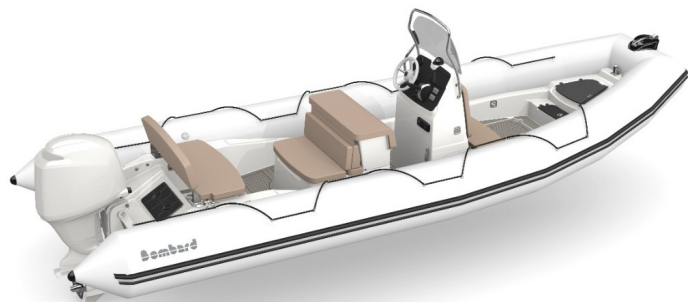

VAT included

ELEGANT AND FUNCTIONAL

The Sunrider range offers the best ratio quality/ market price, a perfect sea performance, and the ability to safely carry all your passengers. Its equipment and facilities boast exemplary comfort and perfect ergonomics. The many arrangements and modularity make a unit that proves very functional use.

THE + PRODUCT

Ultra comfortable navigation thanks to its pronounced v Hull, an important storage capacity for long days of boating, many facilities to adapt to all water activities, a tank built under the deck, several available floats: Strongan™ Duotex™ or Hypalon™ NEOprené™, 2 choices of colours: light grey or black, a choice of colours for the upholstery: Fire / Pebble / Light Grey

TECHNICAL FEATURES

EXTERNAL LENGTH (m-ft)	7 - 22'8"	SHAFT	XL
INSIDE LENGTH (m-ft)	5.71 - 18'9"	MAXIMUM AUTHORIZED POWER (HP)	250
OVERALL BEAM (m-ft)	2.54 - 8'4"	MAXIMUM AUTHORIZED POWER (kW)	184
INSIDE BEAM (m-ft)	1.39 - 4'7"	MAXIMUM SPEED (MONO) (km/h - mph)	77-48
FLOAT DIAMETER (m-ft)	0.575 - 1'11"	HULL WIDTH AT THE 1st BAG (tube) (m - ft)	6.06 - 19'11"
NUMBER OF PASSENGERS (ISO)	5/16	HULL HEIGHT AT THE 1st BAG (Tube) (m - ft)	1.85 - 6'11"
MAXIMUM AUTHORIZED LOAD (Kg-Lbs)	1960 - 4321	LENGTH OF THE 2nd BAG (floor) (m - ft)	1.2 - 3'11"
TOTAL WEIGHT (Kg-Lbs)	820 - 1808	DEADRISE	24°
NUMBER OF WATERTIGHT COMPARTMENTS	5	Tank (L - Gal)	200 - 44
DESIGN CATEGORY	B/C		

STANDARD EQUIPMENT

HULL & DECK: Boarding ladder, Rear flat locker, bow flat locker, bow mooring compartment.

TUBE: Tubes glued on the hull.

COMFORT: 1 Leaning post with storage compartment.

1 central tilting console with: steering wheel, casing and steering cable, wind shield, handrail, console bow seat,
1 rear bench with storage compartment, 3-seat rear bench.