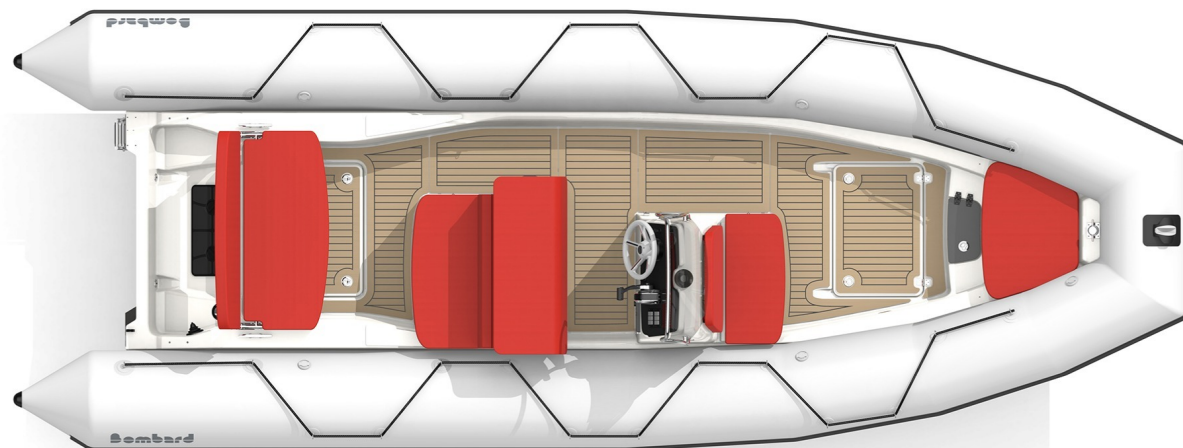

VAT included

ELEGANT AND FUNCTIONAL

The Sunrider range offers the best ratio quality/ market price, a perfect sea performance, and the ability to safely carry all your passengers. Its equipment and facilities boast exemplary comfort and perfect ergonomics. The many arrangements and modularity make a unit that proves very functional use.

THE + PRODUCT

Ultra comfortable navigation thanks to its pronounced v Hull, an important storage capacity for long days of boating, many facilities to adapt to all water activities, a tank built under the deck, several available floats: Strongan™ Duotex™ or Hypalon™ NEOprené™, 2 choices of colours: light grey or black, a choice of colours for the upholstery: Fire / Pebble / Light Grey

TECHNICAL FEATURES

EXTERNAL LENGTH (m-ft)	7 - 22'8"	SHAFT	XL
INSIDE LENGTH (m-ft)	5.71 - 18'9"	MAXIMUM AUTHORIZED POWER (HP)	250
OVERALL BEAM (m-ft)	2.54 - 8'4"	MAXIMUM AUTHORIZED POWER (kW)	184
INSIDE BEAM (m-ft)	1.39 - 4'7"	MAXIMUM SPEED (MONO) (km/h - mph)	77-48
FLOAT DIAMETER (m-ft)	0.575 - 1'11"	HULL WIDTH AT THE 1st BAG (tube) (m - ft)	6.06 - 19'11"
NUMBER OF PASSENGERS (ISO)	5/16	HULL HEIGHT AT THE 1st BAG (Tube) (m - ft)	1.85 - 6'11"
MAXIMUM AUTHORIZED LOAD (Kg-Lbs)	1960 - 4321	LENGTH OF THE 2nd BAG (floor) (m - ft)	1.2 - 3'11"
TOTAL WEIGHT (Kg-Lbs)	820 - 1808	DEADRISE	24°
NUMBER OF WATERTIGHT COMPARTMENTS	5	Tank (L - Gal)	200 - 44
DESIGN CATEGORY	B/C		

STANDARD EQUIPMENT

HULL & DECK: Boarding ladder, Rear flat locker, bow flat locker, bow mooring compartment.

TUBE: Tubes glued on the hull.

COMFORT: 1 Leaning post with storage compartment.

1 central tilting console with: steering wheel, casing and steering cable, wind shield, handrail, console bow seat,
1 rear bench with storage compartment, 3-seat rear bench.